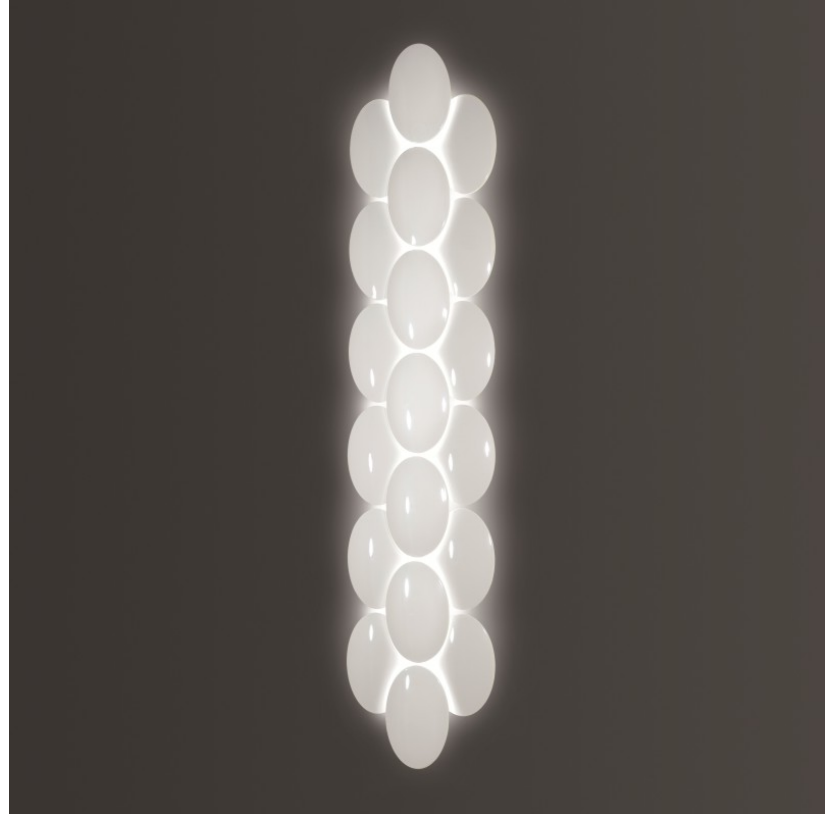

OBOLO SURFACE

D92175

PROJECT
TYPE
NOTES
QUANTITY
DATE

GENERAL

Series: Obolo
Brand: Milan
Division: Design
Mounting Type: Surface
Mounting Location: Wall
Subcategory: Wall Effect

PHYSICAL

Shape: Rectangle
Length (mm): 1054
Length (in): 41 ½
Width (mm): 228
Width (in): 9.0
Height (mm): 1054
Height (in): 2 ½
Extension (mm): 64
Extension (in): 2 ½
Light Distribution: Indirect
Weight (lbs): 18
Diffuser: Frosted White Glass
Fixture Finish: WHI
Fixture Material: Glass / Aluminum

ELECTRICAL

Number of Lamps: 14
Lamp Type: LED
Total Output Wattage (W): 56
Max. Wattage Per Lamp (W): 4
Dimming: Electronic Low Voltage Dimming
Driver Included: No
Input Voltage (V): 120Vac Direct Line
Lamp Voltage (V): 120

LED

Number of LEDs: 14
Color Temperature (°K): 2700 / 2900
Max. Delivered Lumen (lm): 4200
Nominal Lumen (lm): 14x300
CRI: >80 CRI

OPTICAL

RATINGS AND CERTIFICATIONS

Certified By: CSA Certified to UL and CSA Standards
IP rating: IP20