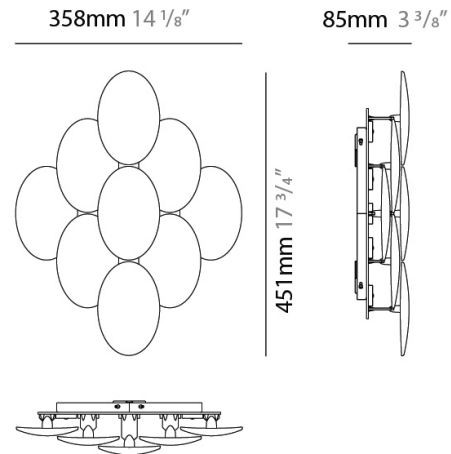

OBOLO SURFACE

D92171-WHI

PROJECT	
TYPE	
NOTES	
QUANTITY	
DATE	

GENERAL

Series: Obolo
 Brand: Milan
 Division: Design
 Mounting Type: Surface
 Mounting Location: Wall
 Subcategory: Wall Effect

PHYSICAL

Shape: Oval
 Length (mm): 451
 Length (in): 17 3/4
 Width (mm): 358
 Width (in): 14 1/8
 Height (mm): 85
 Height (in): 3 3/8
 Light Distribution: Indirect
 Weight (kg): 4.5
 Weight (lbs): 9.999
 Diffuser: Frosted White Glass

OPTICAL

RATINGS AND CERTIFICATIONS

Certified By: CSA Certified to UL and CSA Standards
 IP rating: IP20

OBOLO SURFACE

D92175

PROJECT
TYPE
NOTES
QUANTITY
DATE

GENERAL

Series: Obolo
Brand: Milan
Division: Design
Mounting Type: Surface
Mounting Location: Wall
Subcategory: Wall Effect

PHYSICAL

Shape: Rectangle
Length (mm): 1054
Length (in): 41 ½
Width (mm): 228
Width (in): 9.0
Height (mm): 1054
Height (in): 2 ½
Extension (mm): 64
Extension (in): 2 ½
Light Distribution: Indirect
Weight (lbs): 18
Diffuser: Frosted White Glass
Fixture Finish: WHI
Fixture Material: Glass / Aluminum