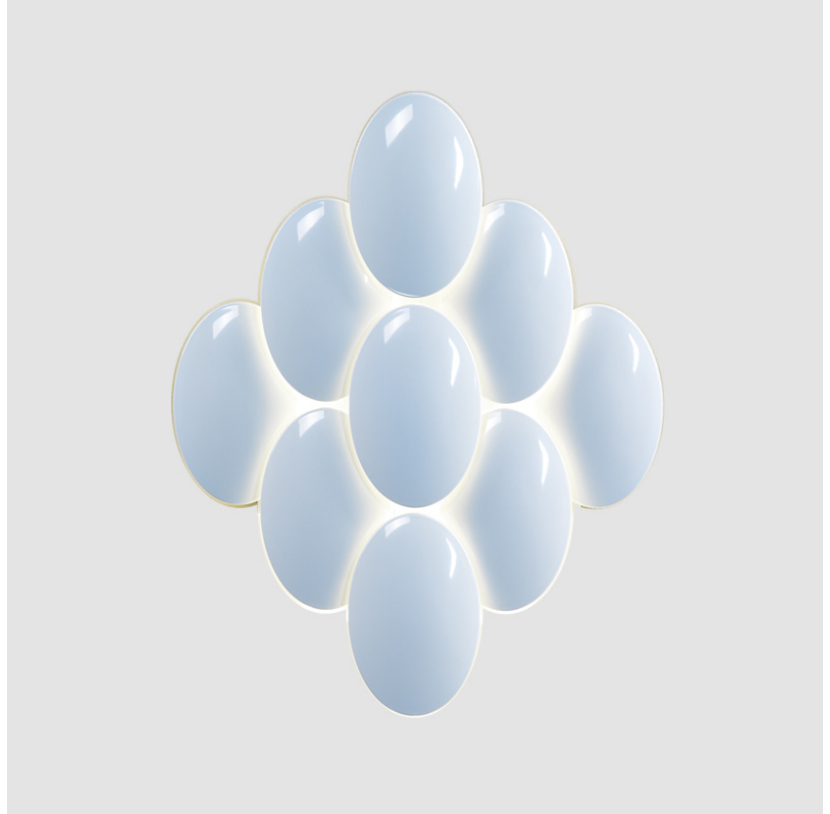

OBOLO SURFACE

D92171-WHI

PROJECT	
TYPE	
NOTES	
QUANTITY	
DATE	

GENERAL

Series: Obolo
 Brand: Milan
 Division: Design
 Mounting Type: Surface
 Mounting Location: Wall
 Subcategory: Wall Effect

PHYSICAL

Shape: Oval
 Length (mm): 451
 Length (in): 17 3/4
 Width (mm): 358
 Width (in): 14 1/8
 Height (mm): 85
 Height (in): 3 3/8
 Light Distribution: Indirect
 Weight (kg): 4.5
 Weight (lbs): 9.999
 Diffuser: Frosted White Glass

OPTICAL

RATINGS AND CERTIFICATIONS

Certified By: CSA Certified to UL and CSA Standards
 IP rating: IP20

OBOLO SURFACE

D92175

PROJECT
TYPE
NOTES
QUANTITY
DATE

GENERAL

Series: Obolo
Brand: Milan
Division: Design
Mounting Type: Surface
Mounting Location: Wall
Subcategory: Wall Effect

PHYSICAL

Shape: Rectangle
Length (mm): 1054
Length (in): 41 ½
Width (mm): 228
Width (in): 9.0
Height (mm): 1054
Height (in): 2 ½
Extension (mm): 64
Extension (in): 2 ½
Light Distribution: Indirect
Weight (lbs): 18
Diffuser: Frosted White Glass
Fixture Finish: WHI
Fixture Material: Glass / Aluminum